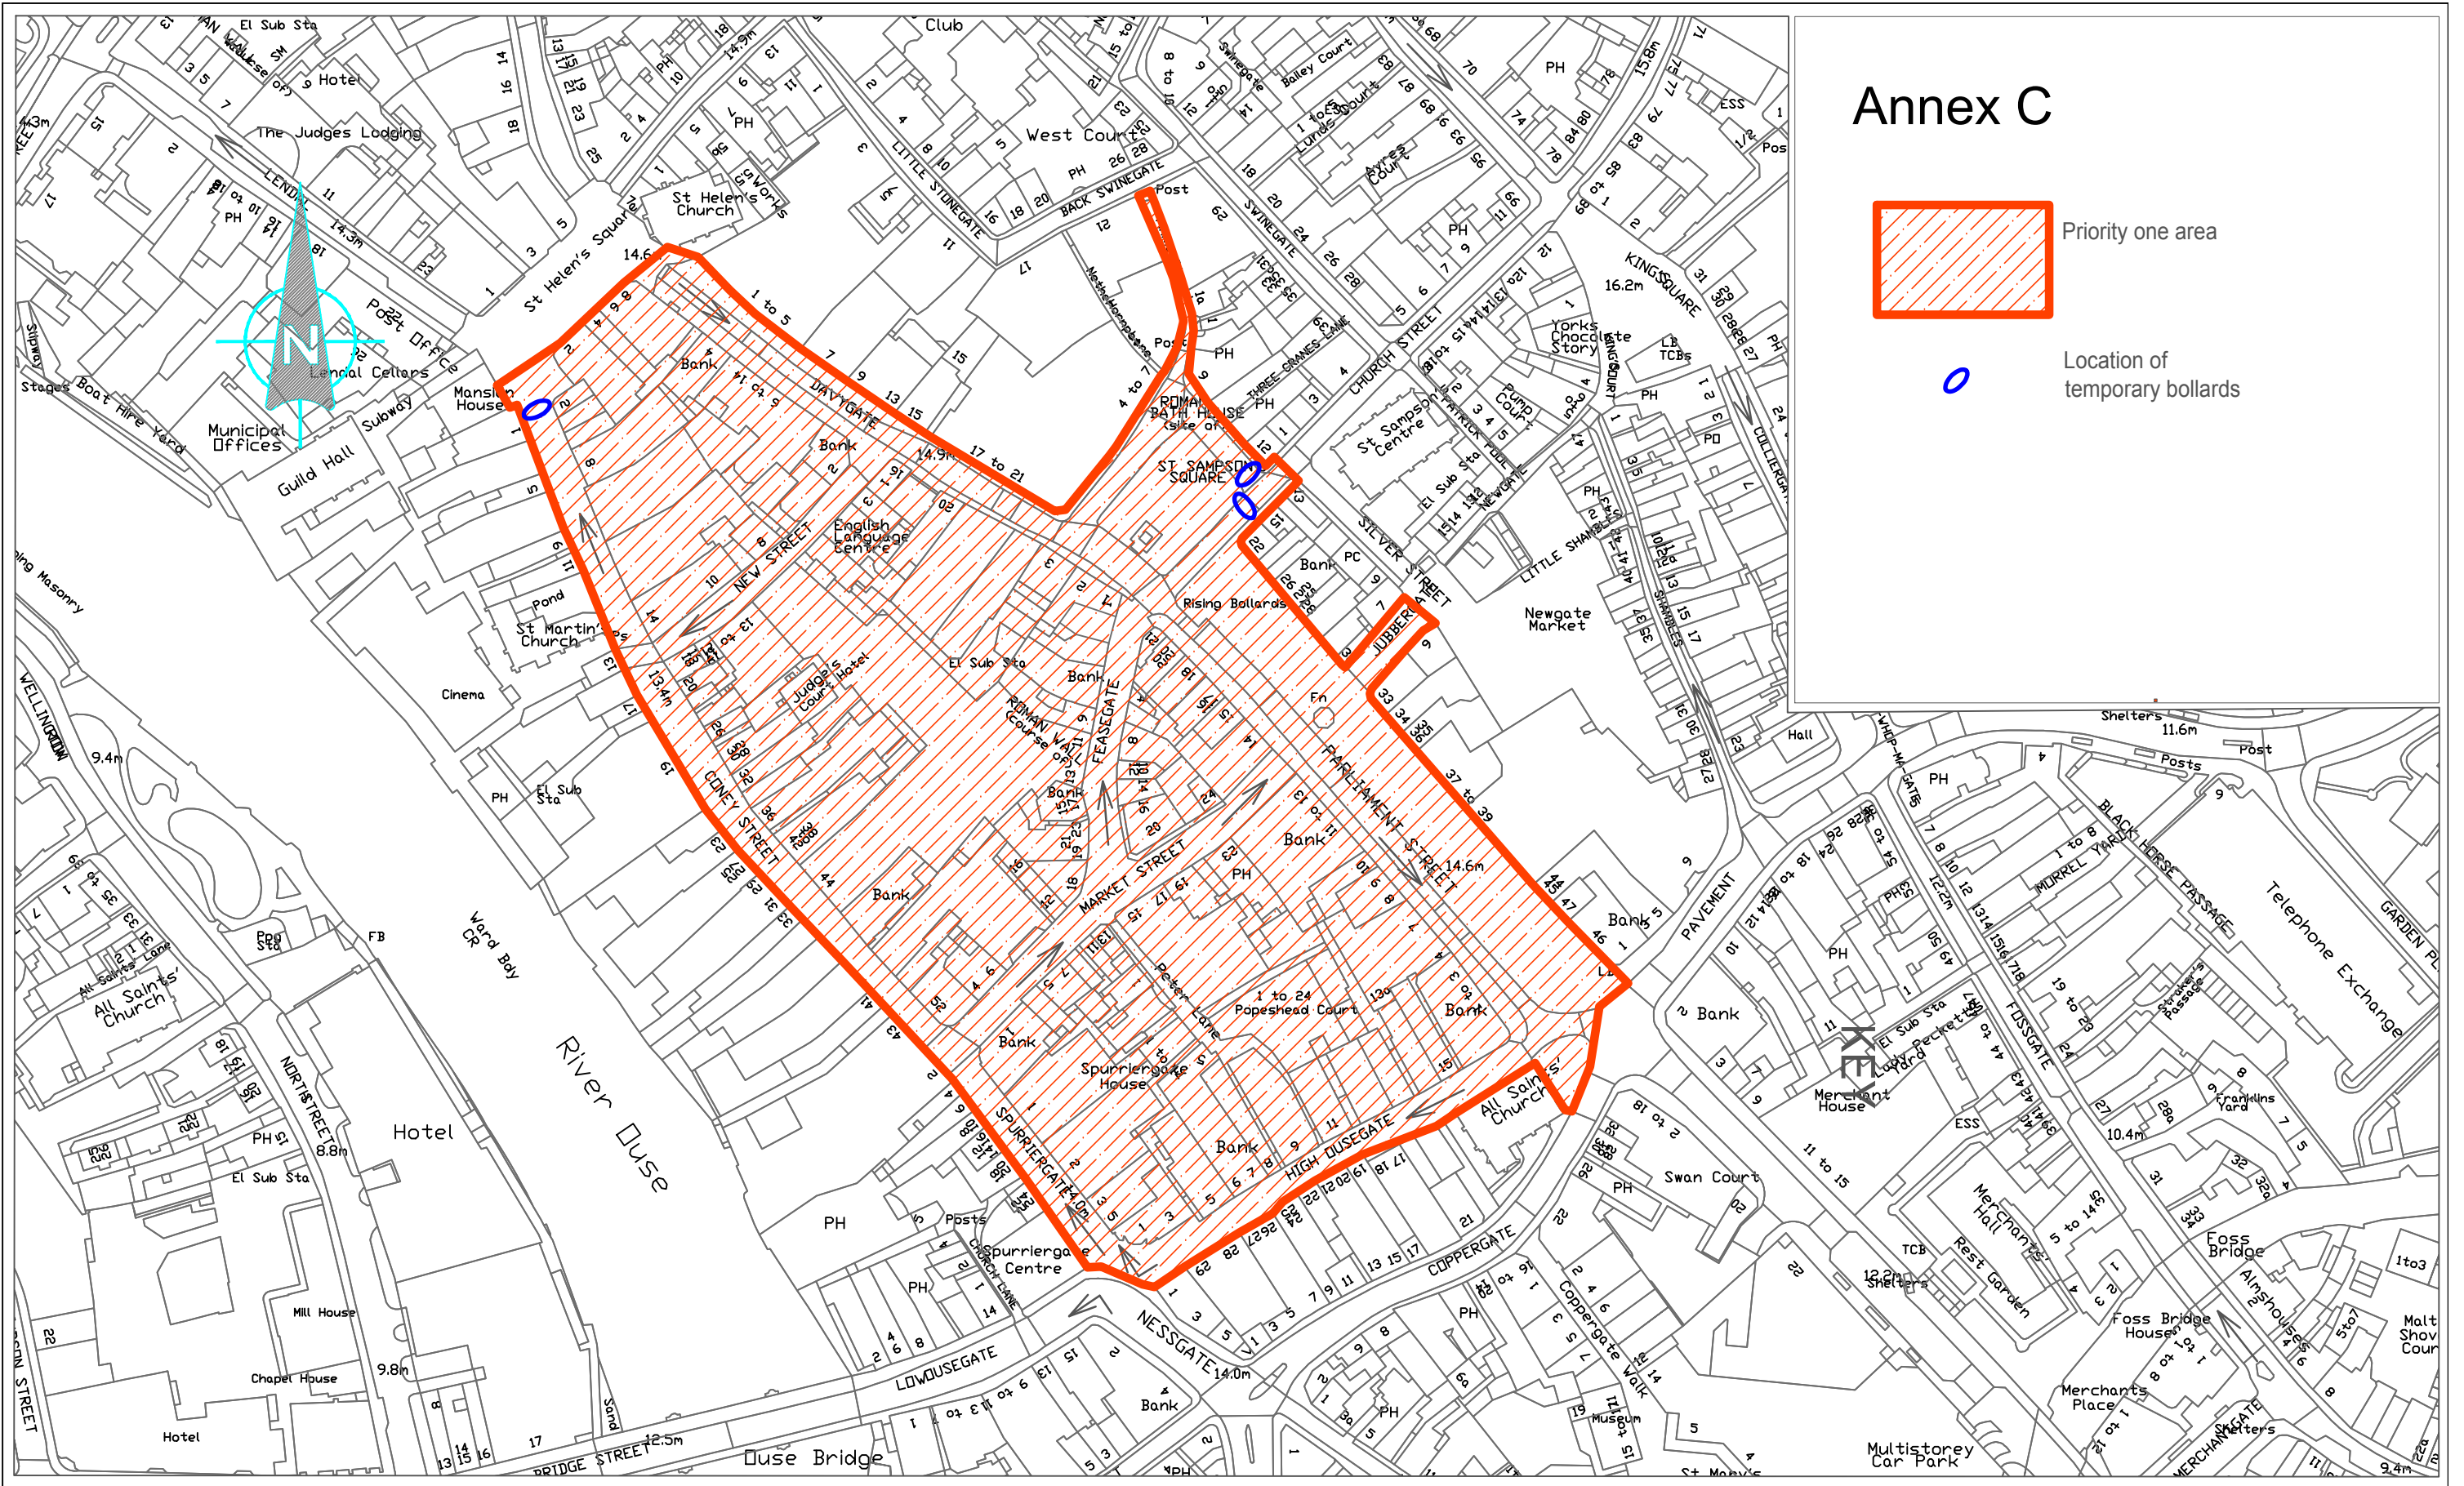

# Annex C

## Annex C

Priority one area

Location of temporary bollards

L:\DOCUMENT\Transport Projects\Projects\15 - Miscellaneous Schemes\City centre access\Drawings\City centre access tier 1.dwg

©CROWN COPYRIGHT. City of York Council OS Licence No. 1000 20818

 <p>Transport Projects Eco Depot, Hazel Court, James Street, York, YO10 3DS www.york.gov.uk</p>	INITIAL	REV	AMENDMENT	DATE	<h3>City Centre Access Priority one</h3>	SCALE	NTS
	DRAWN BY CMH						
	CHECKED BY						
DATE	Aug 18	A2					